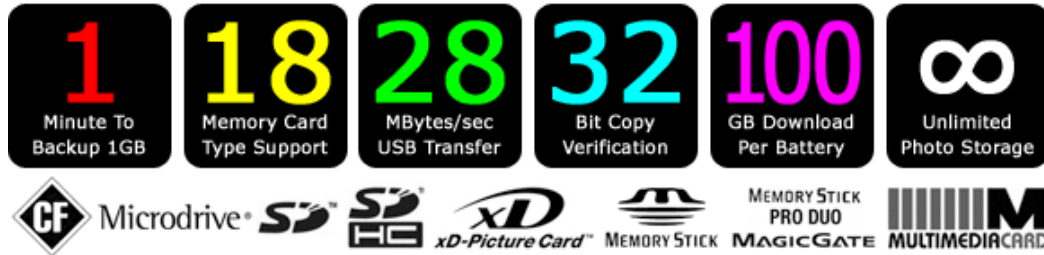

**Hyperdrive Space** is a portable storage device that allows you to backup 18 memory card formats on the go without the need for computers or external power. It possesses many world class features unseen and unrivalled by any product:

HYPERDRIVE SPACE is the only portable storage device to support 18 types of cards, virtually every memory card in the market. HYPERDRIVE SPACE works standalone without the need for computers, card adapters, cables or external power. You can also transfer data from HYPERDRIVE SPACE back to the memory card.

Using DMA (Direct Memory Access) technology, HYPERDRIVE SPACE is able to achieve blazing backup speeds of up to 20MB/s, which translates to 1GB backup in under 1 minute! Backup and reuse your memory card in no time.

**Ultra Fast USB Transfer Speed (28MB/s)**

HYPERDRIVE SPACE functions as an external USB hard drive when connected to your computer. Transfer your photos and data between HYPERDRIVE SPACE and the computer at blazing 28MB/s speed, the fastest in its class.